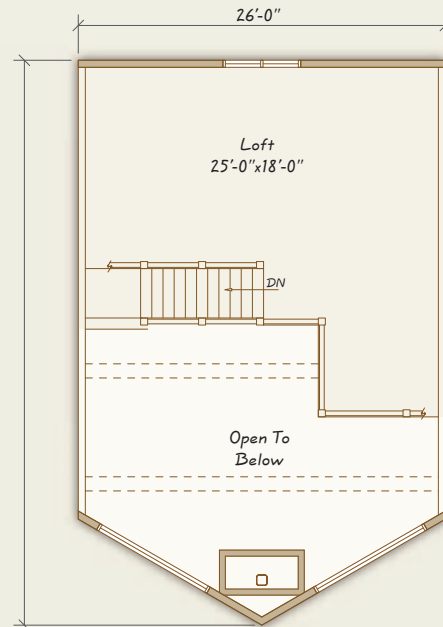

The WHITEFISH BAY

Plan # P-455

Length: 26'
 Width: 40'
 First Floor: 942 Sq. Ft.
 Second Floor: 493 Sq. Ft.
 Total: 1435 Sq. Ft.

Back View

98 Pro Series

Main Floor

Second Floor