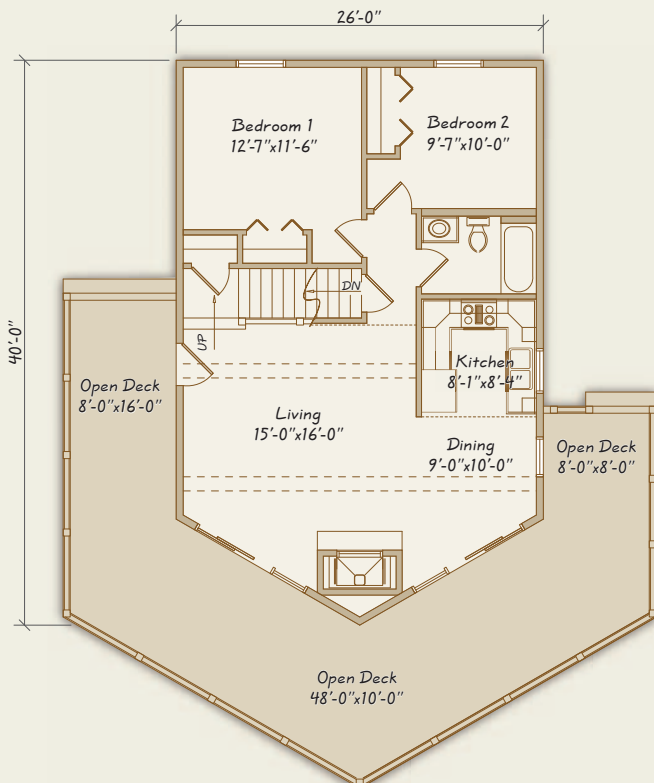

The WHITEFISH BAY

Plan # P-455

Length: 26'
 Width: 40'
 First Floor: 942 Sq. Ft.
 Second Floor: 493 Sq. Ft.
 Total: 1435 Sq. Ft.

Back View

98 Pro Series

Main Floor

Second Floor