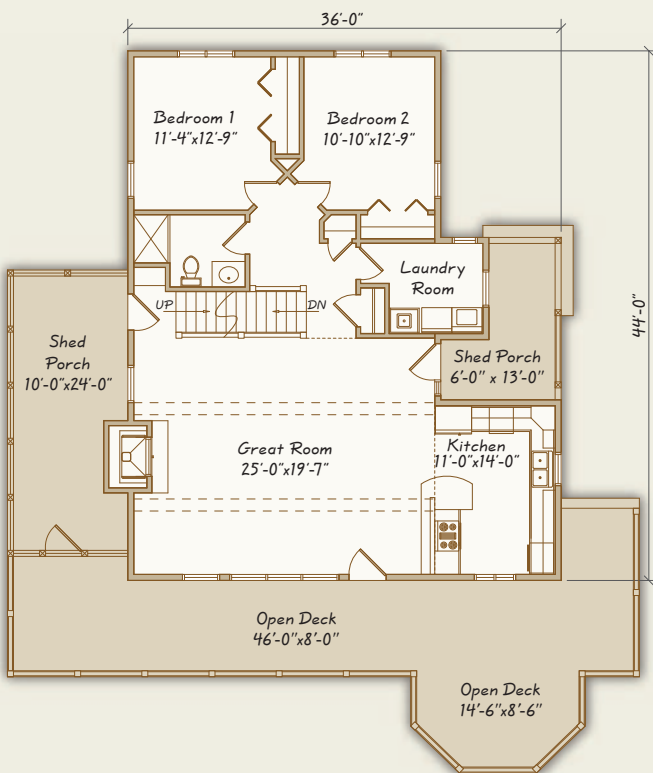

# The FOX RIVER

Plan # T-424

Length: ..... 36'  
 Width: ..... 44'  
 First Floor: ..... 1328 SQ. FT.  
 Second Floor: ..... 556 SQ. FT.  
 Total: ..... 1884 SQ. FT.

Back View

Main Floor

Second Floor