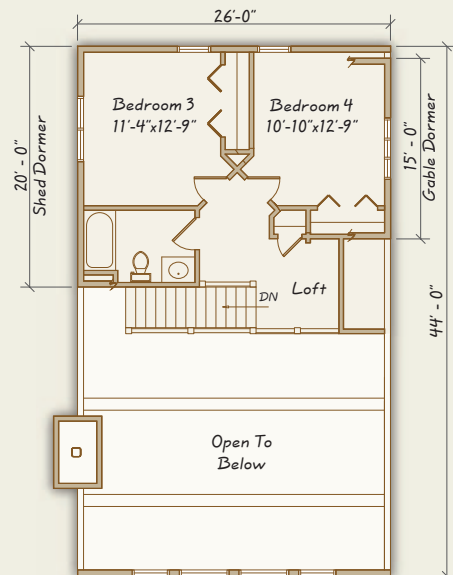

# The FOX RIVER

Plan # T-424

Length: ..... 36'  
 Width: ..... 44'  
 First Floor: ..... 1328 SQ. FT.  
 Second Floor: ..... 556 SQ. FT.  
 Total: ..... 1884 SQ. FT.

Back View

Main Floor

Second Floor