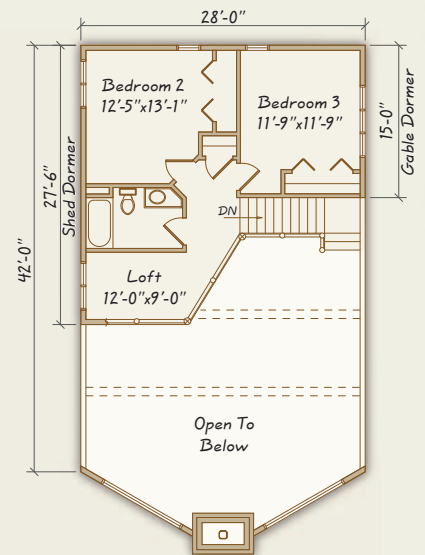

# The TAHOE

Plan # P-464

Length: ..... 90'  
 Width: ..... 50'  
 First Floor: ..... 1696 Sq. Ft.  
 Second Floor: ..... 602 Sq. Ft.  
 Total: ..... 2298 Sq. Ft.

Back View

Second Floor

107 Pro Series