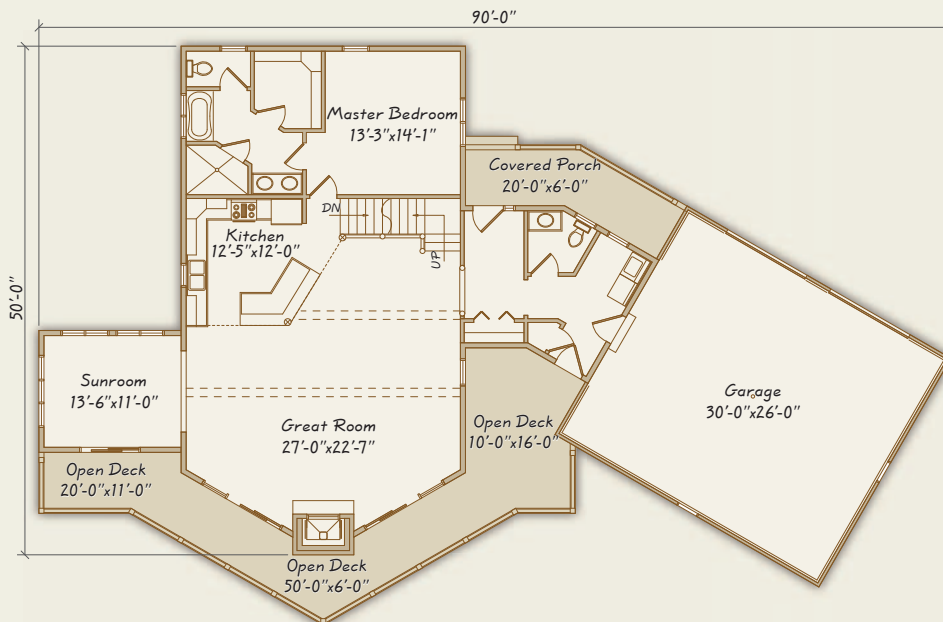

# The TAHOE

Plan # P-464

Length: ..... 90'  
 Width: ..... 50'  
 First Floor: ..... 1696 Sq. Ft.  
 Second Floor: ..... 602 Sq. Ft.  
 Total: ..... 2298 Sq. Ft.

Back View

Second Floor

107 Pro Series