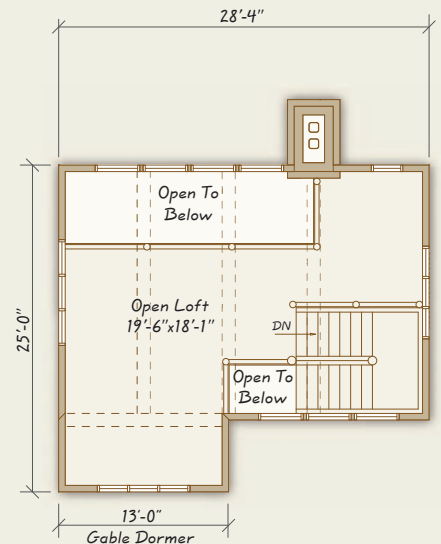

The ISLAND LAKE

Plan # D-473

Length: 37'
 Width: 52'
 First Floor: 1735 Sq. Ft.
 Second Floor: 398 Sq. Ft.
 Total: 2133 Sq. Ft.

Back View

Main Floor

Second Floor