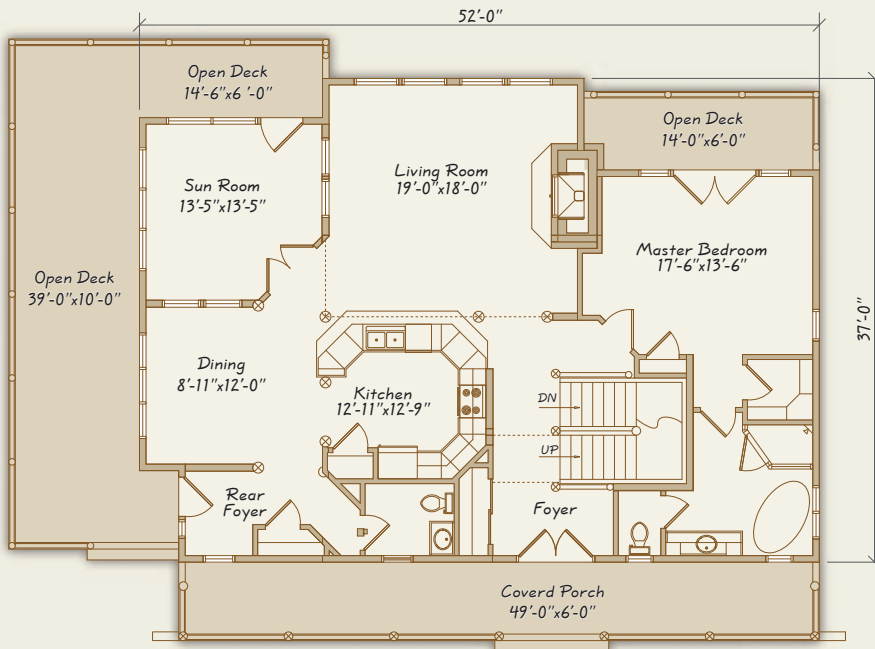

The ISLAND LAKE

Plan # D-473

Length: 37'
 Width: 52'
 First Floor: 1735 Sq. Ft.
 Second Floor: 398 Sq. Ft.
 Total: 2133 Sq. Ft.

Back View

Main Floor

Second Floor